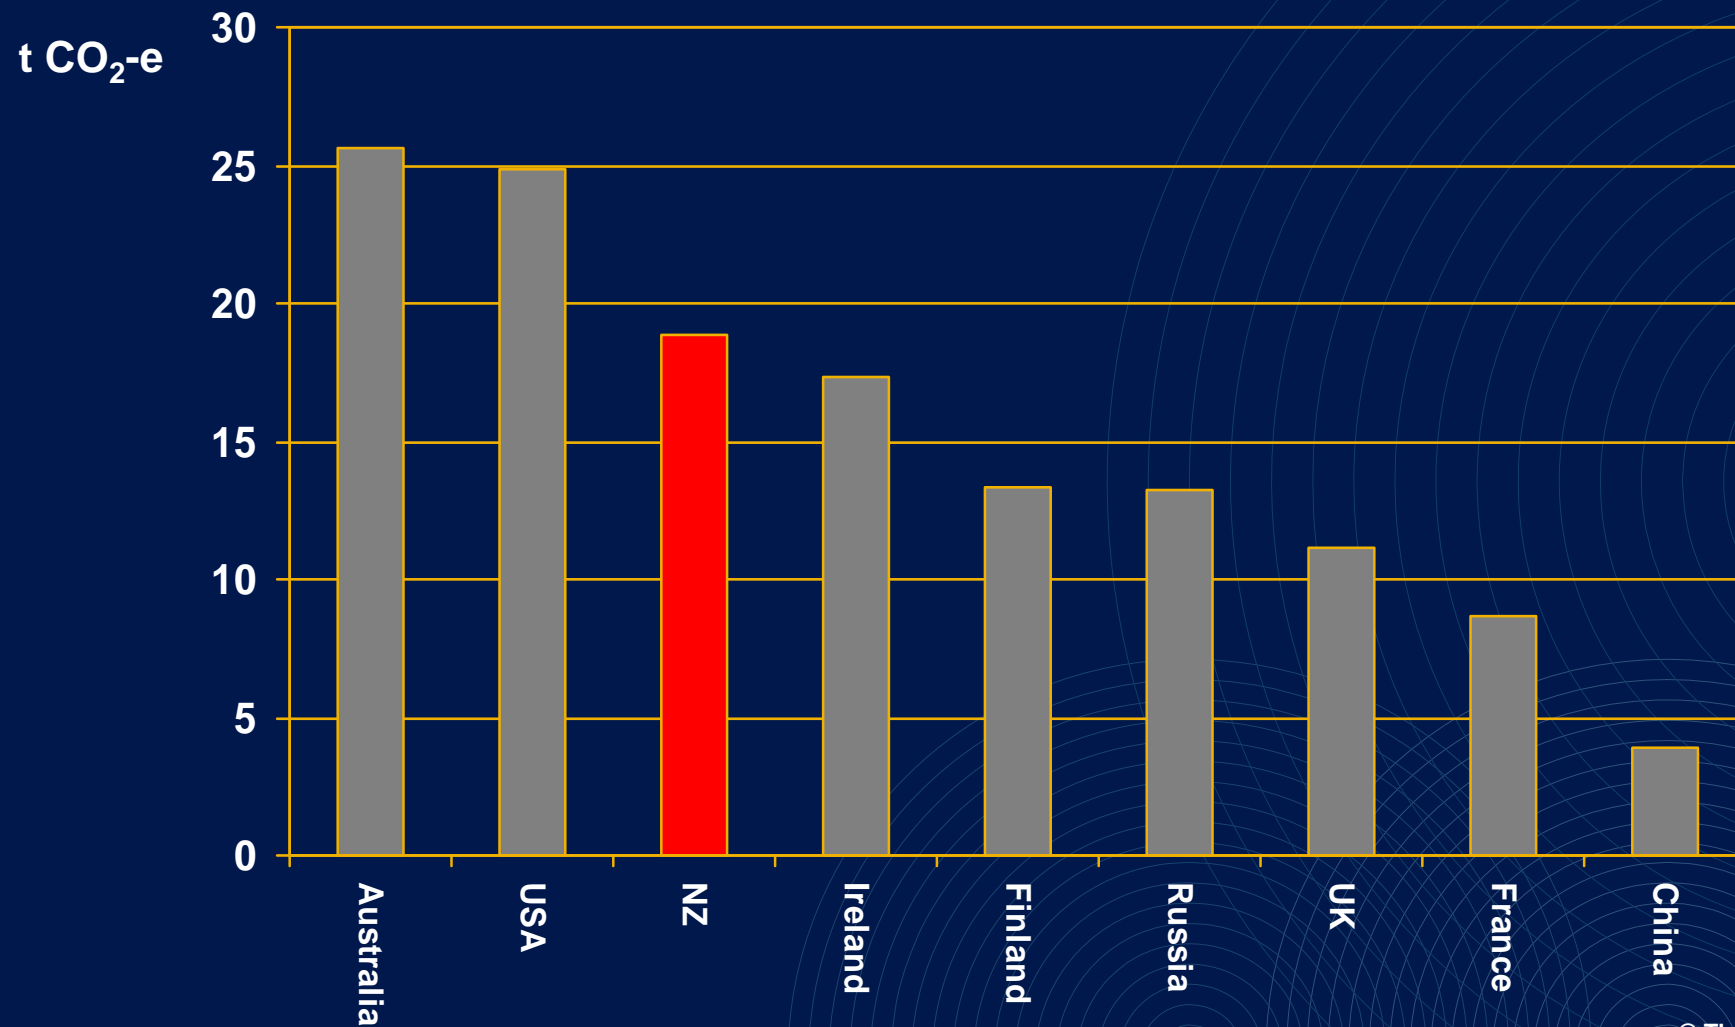

THE TREASURY
Kaitohutohu Kaupapa Rawa

Climate change: economic challenges for New Zealand

Per capita emissions

Source: World Resource Institute (WRI)

Emissions profiles

Source: UNFCCC 2005 Annex 1 GHG Inventories

New Zealand

Canada

United Kingdom

Emissions profiles

Source: UNFCCC 2005 Annex 1 GHG Inventories

New Zealand

Canada

United Kingdom