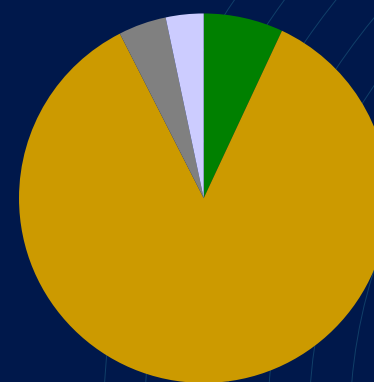

THE TREASURY
Kaitohutohu Kaupapa Rawa

An emissions trading scheme for New Zealand

Emissions profiles

Source: UNFCCC 2005 Annex 1 GHG Inventories

New Zealand

Canada

United Kingdom

New Zealand's growing emissions

Source: Ministry for the Environment

New Zealand's growing emissions

Source: Ministry for the Environment and the Treasury